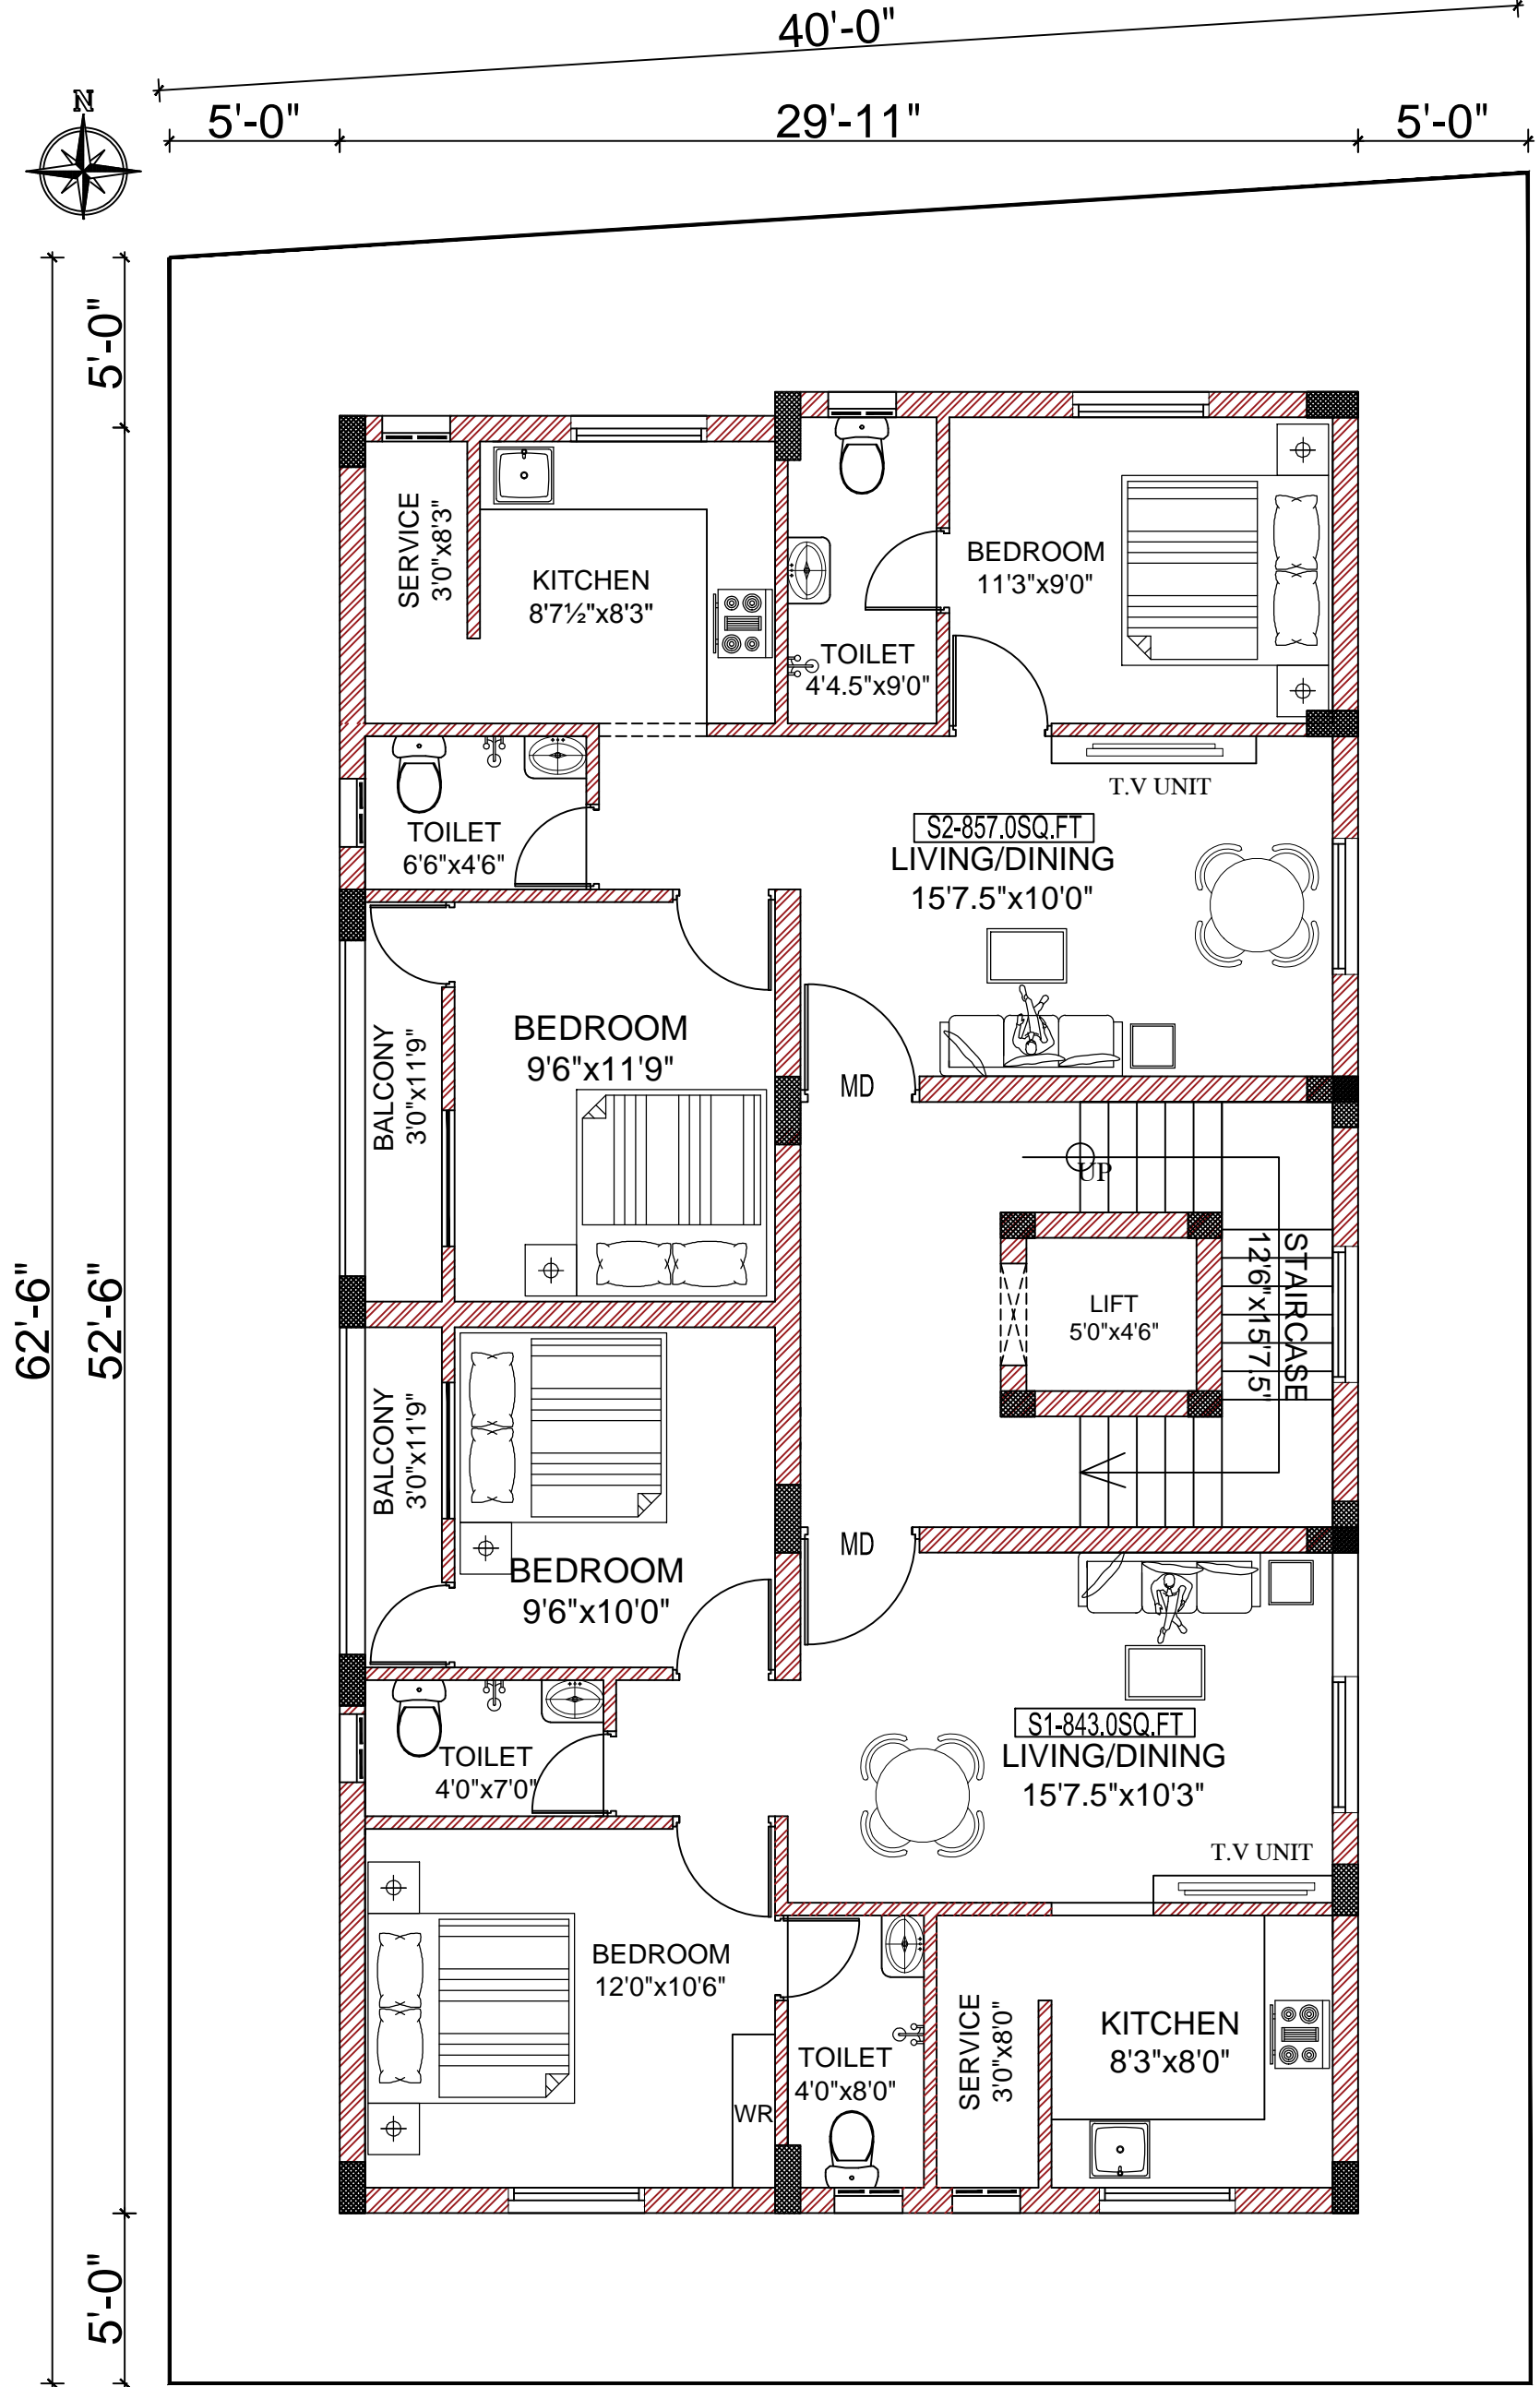

DATE-10-12-2020

PROJECT:-
SHRI RAGAV ELITE
NO: 15, 1st STEET , MES ROAD,
DEFENCE ENCLAVE ,MUTHAPUDUPET,
AVADI IAF,CHENNAI -600005

FIRST FLOOR PLAN

DATE-10-12-2020

PROJECT:-
SHRI RAGAV ELITE
NO: 15, 1st STEET , MES ROAD,
DEFENCE ENCLAVE ,MUTHAPUDUPET,
AVADI IAF,CHENNAI -600005

STILT FLOOR PLAN

DATE-10-12-2020

62'-6"
52'-6"

5'-0"

PROJECT:-
 SHRI RAGAV ELITE
 NO: 15, 1st STEET , MES ROAD,
 DEFENCE ENCLAVE ,MUTHAPUDUPET,
 AVADI IAF,CHENNAI -600005

SECOND FLOOR PLAN

DATE-10-12-2020

PROJECT:-
SHRI RAGAV ELITE
NO: 15, 1st STEET , MES ROAD,
DEFENCE ENCLAVE ,MUTHAPUDUPET,
AVADI IAF,CHENNAI -600005

THIRD FLOOR PLAN