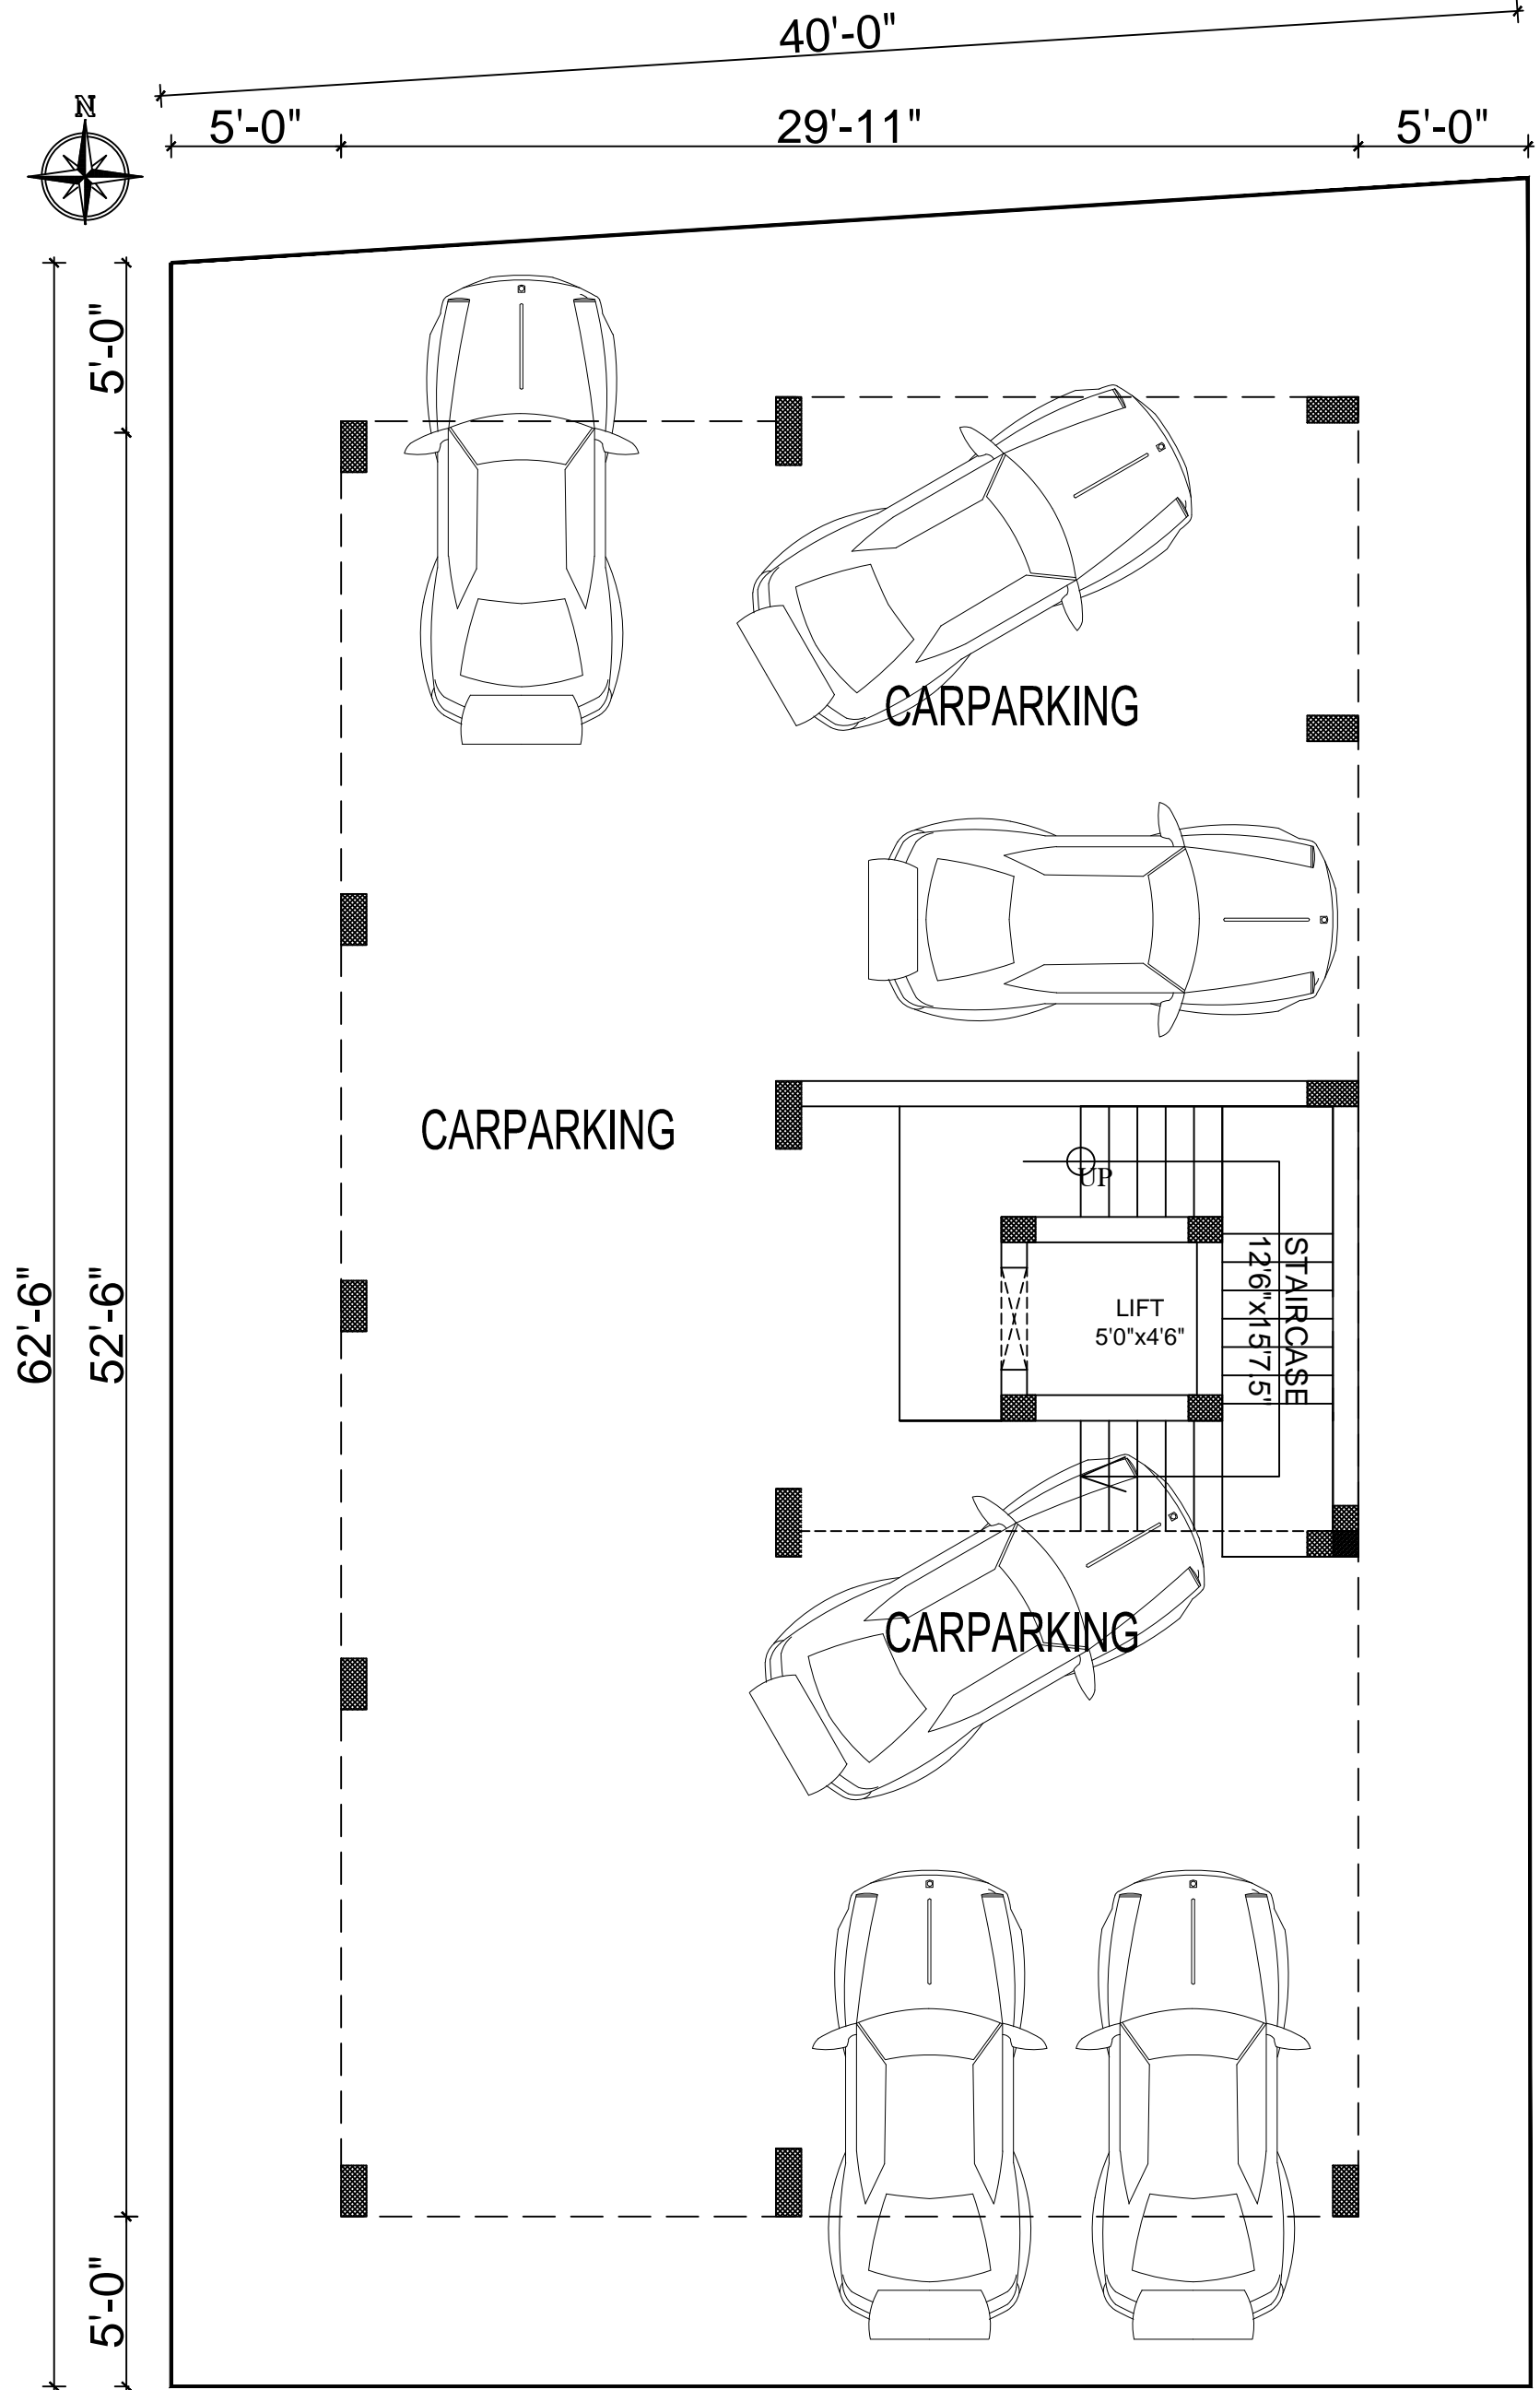

DATE-10-12-2020

PROJECT:-
SHRI RAGAV ELITE
NO: 15, 1st STEET , MES ROAD,
DEFENCE ENCLAVE ,MUTHAPUDUPET,
AVADI IAF,CHENNAI -600005

STILT FLOOR PLAN