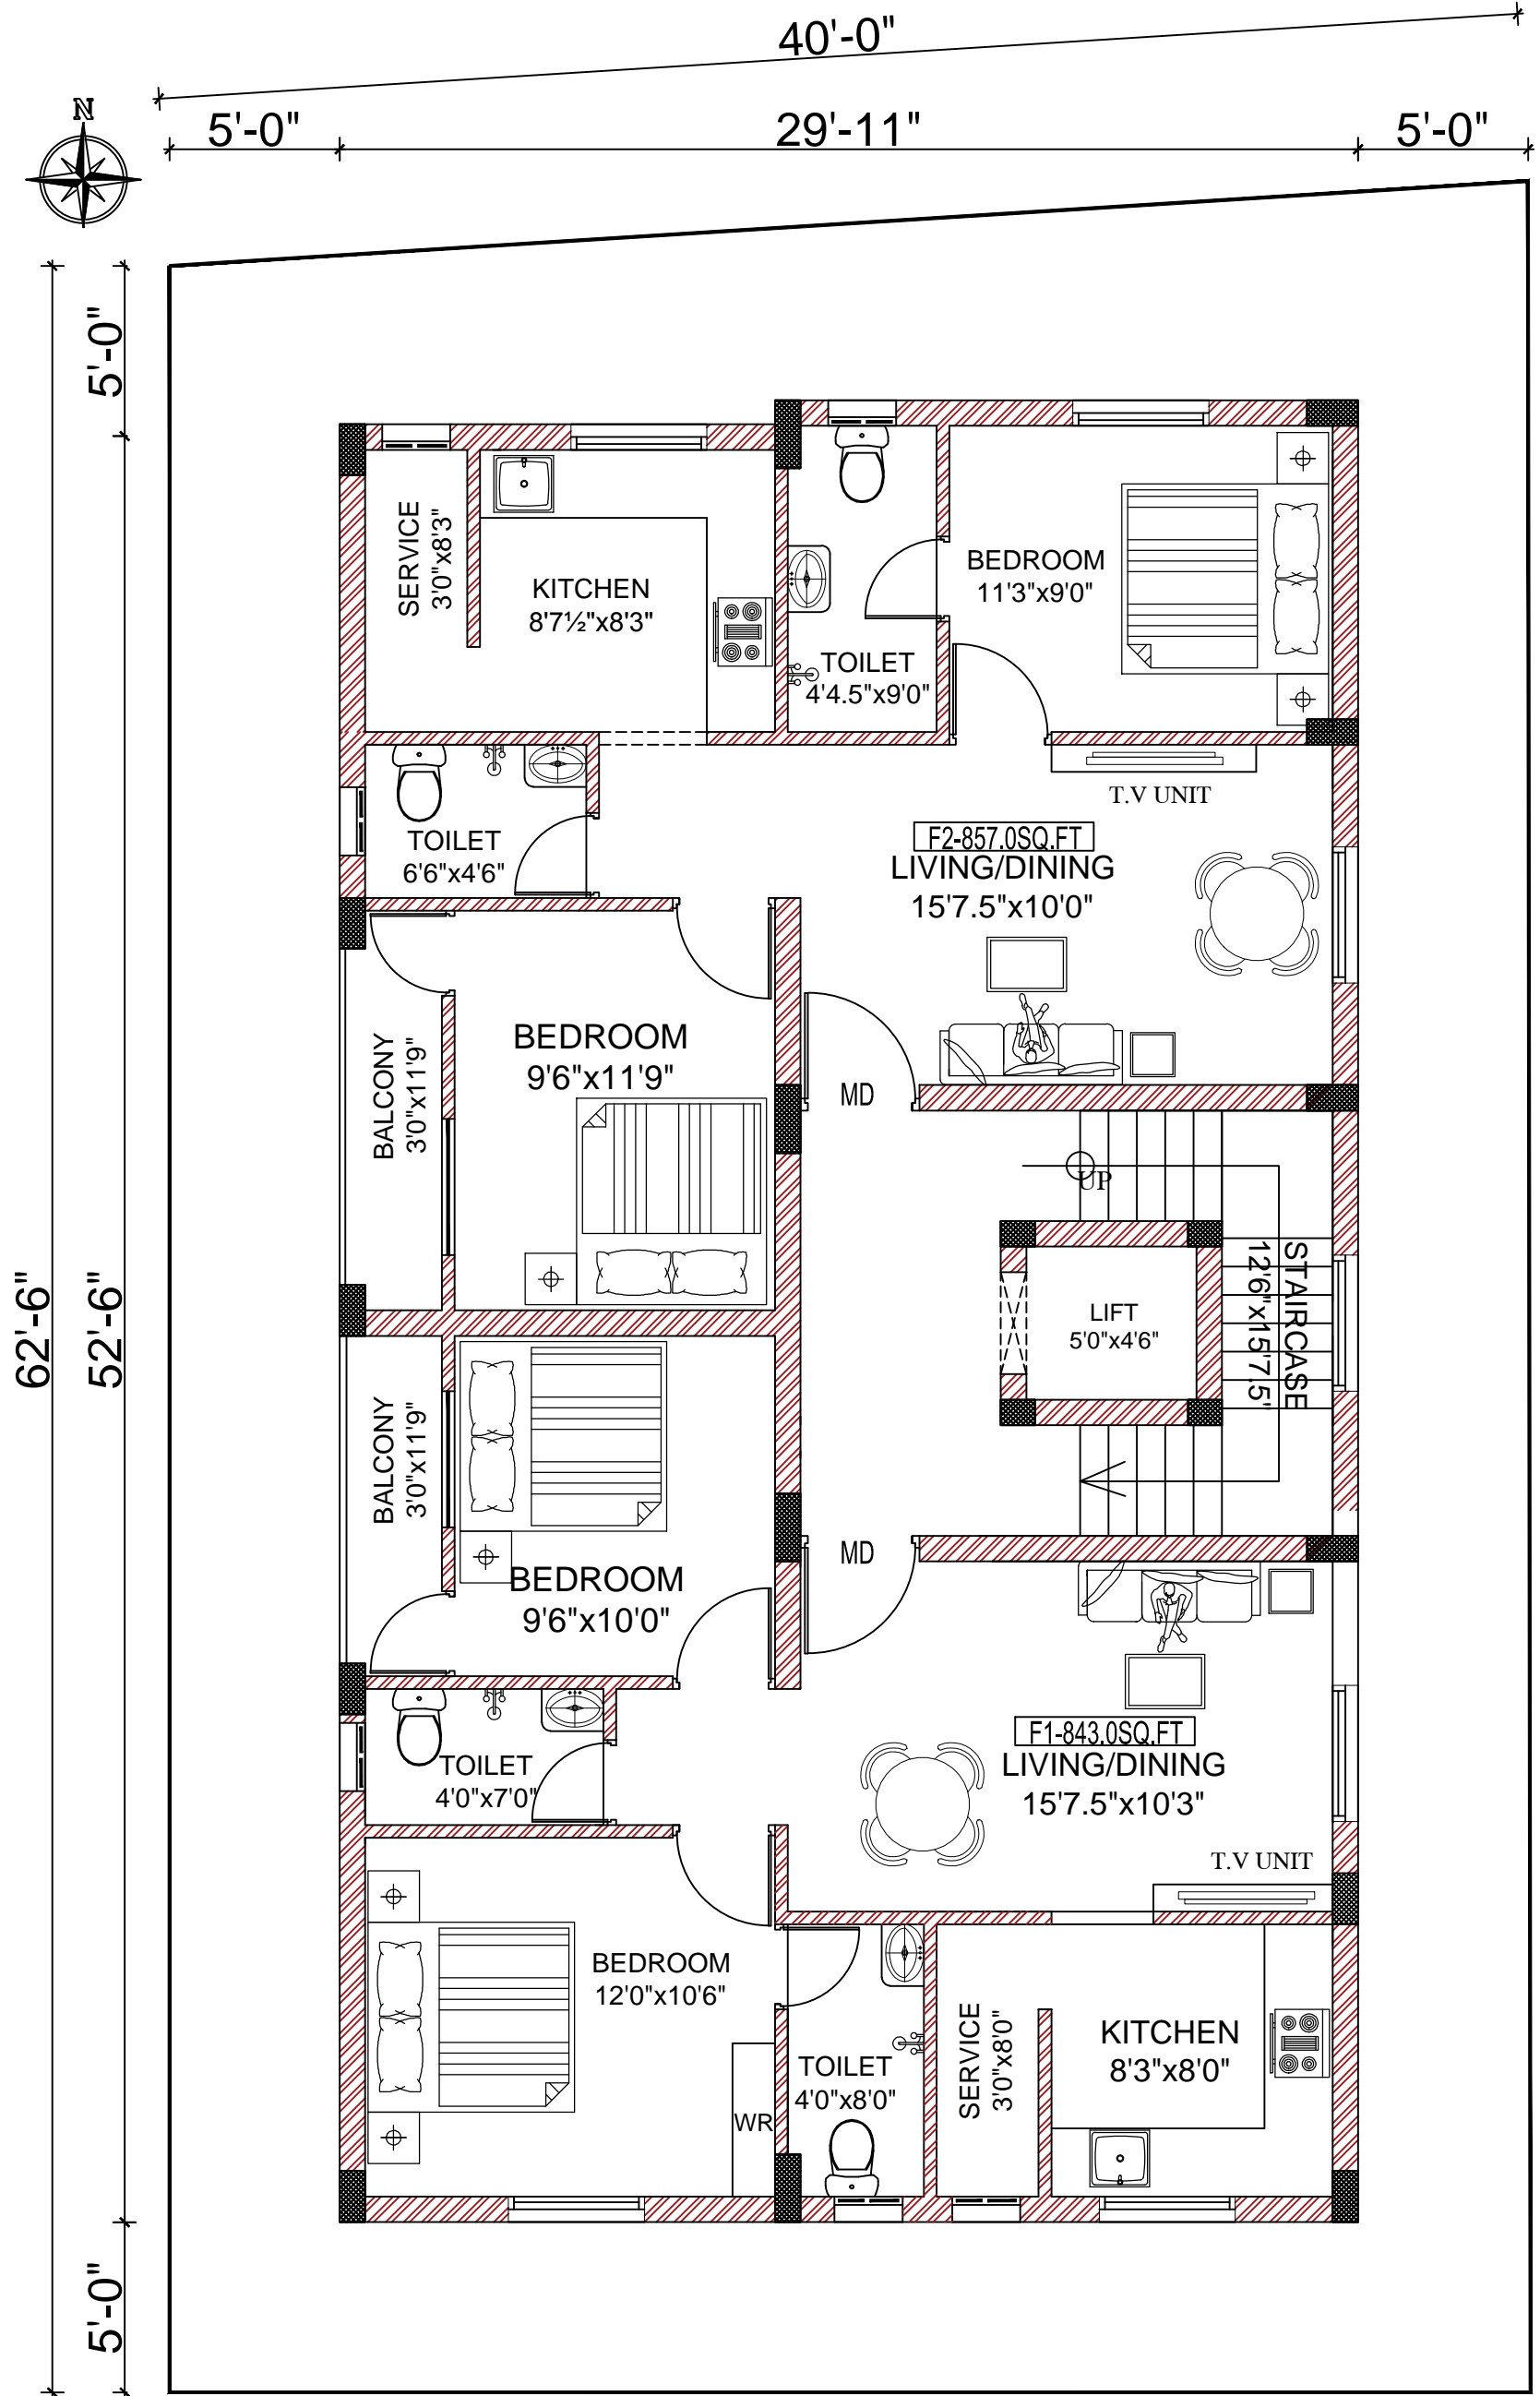

DATE-10-12-2020

PROJECT:-
SHRI RAGAV ELITE
NO: 15, 1st STEET , MES ROAD,
DEFENCE ENCLAVE ,MUTHAPUDUPET,
AVADI IAF,CHENNAI -600005

FIRST FLOOR PLAN

DATE-10-12-2020

PROJECT:-
SHRI RAGAV ELITE
NO: 15, 1st STEET , MES ROAD,
DEFENCE ENCLAVE ,MUTHAPUDUPET,
AVADI IAF,CHENNAI -600005

STILT FLOOR PLAN

DATE-10-12-2020

62'-6"
52'-6"

5'-0"

PROJECT:-
 SHRI RAGAV ELITE
 NO: 15, 1st STEET , MES ROAD,
 DEFENCE ENCLAVE ,MUTHAPUDUPET,
 AVADI IAF,CHENNAI -600005

SECOND FLOOR PLAN

DATE-10-12-2020

PROJECT:-
SHRI RAGAV ELITE
NO: 15, 1st STEET , MES ROAD,
DEFENCE ENCLAVE ,MUTHAPUDUPET,
AVADI IAF,CHENNAI -600005

THIRD FLOOR PLAN