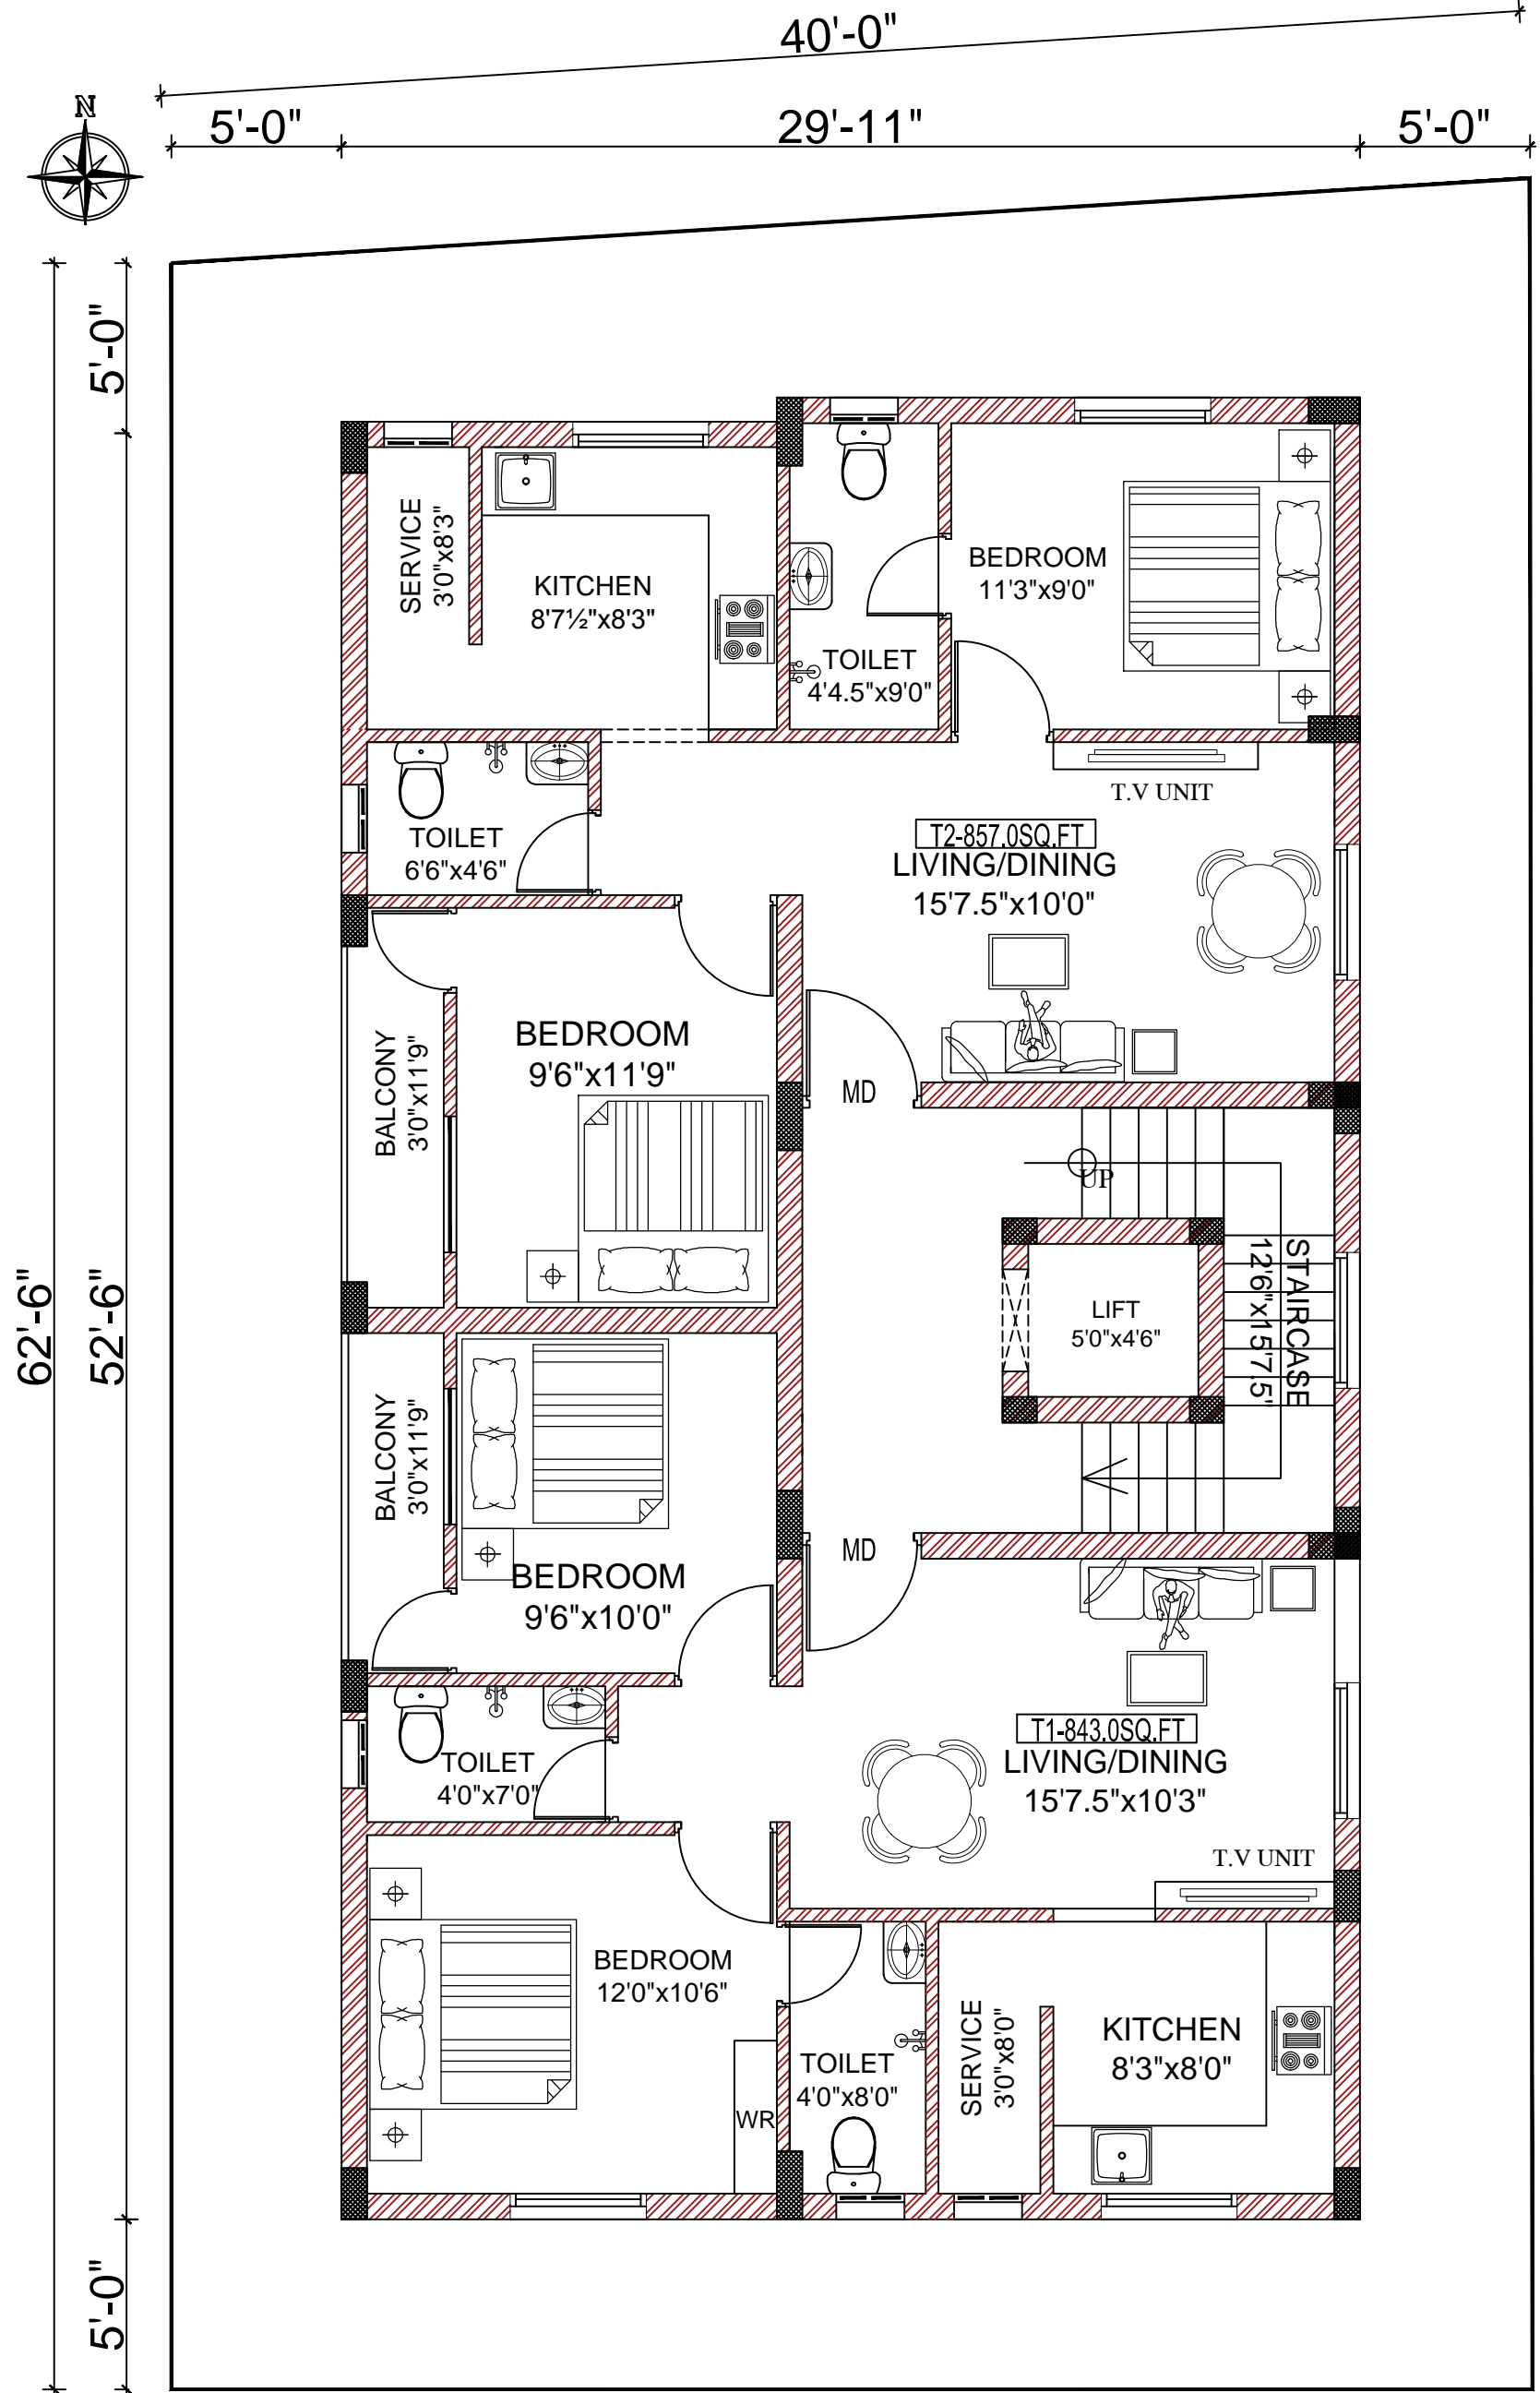

STILT FLOOR PLAN

DATE-10-12-2020

62'-6"
52'-6"

5'-0"

PROJECT:-
 SHRI RAGAV ELITE
 NO: 15, 1st STEET , MES ROAD,
 DEFENCE ENCLAVE ,MUTHAPUDUPET,
 AVADI IAF,CHENNAI -600005

SECOND FLOOR PLAN

DATE-10-12-2020

PROJECT:-
SHRI RAGAV ELITE
NO: 15, 1st STEET , MES ROAD,
DEFENCE ENCLAVE ,MUTHAPUDUPET,
AVADI IAF,CHENNAI -600005

THIRD FLOOR PLAN