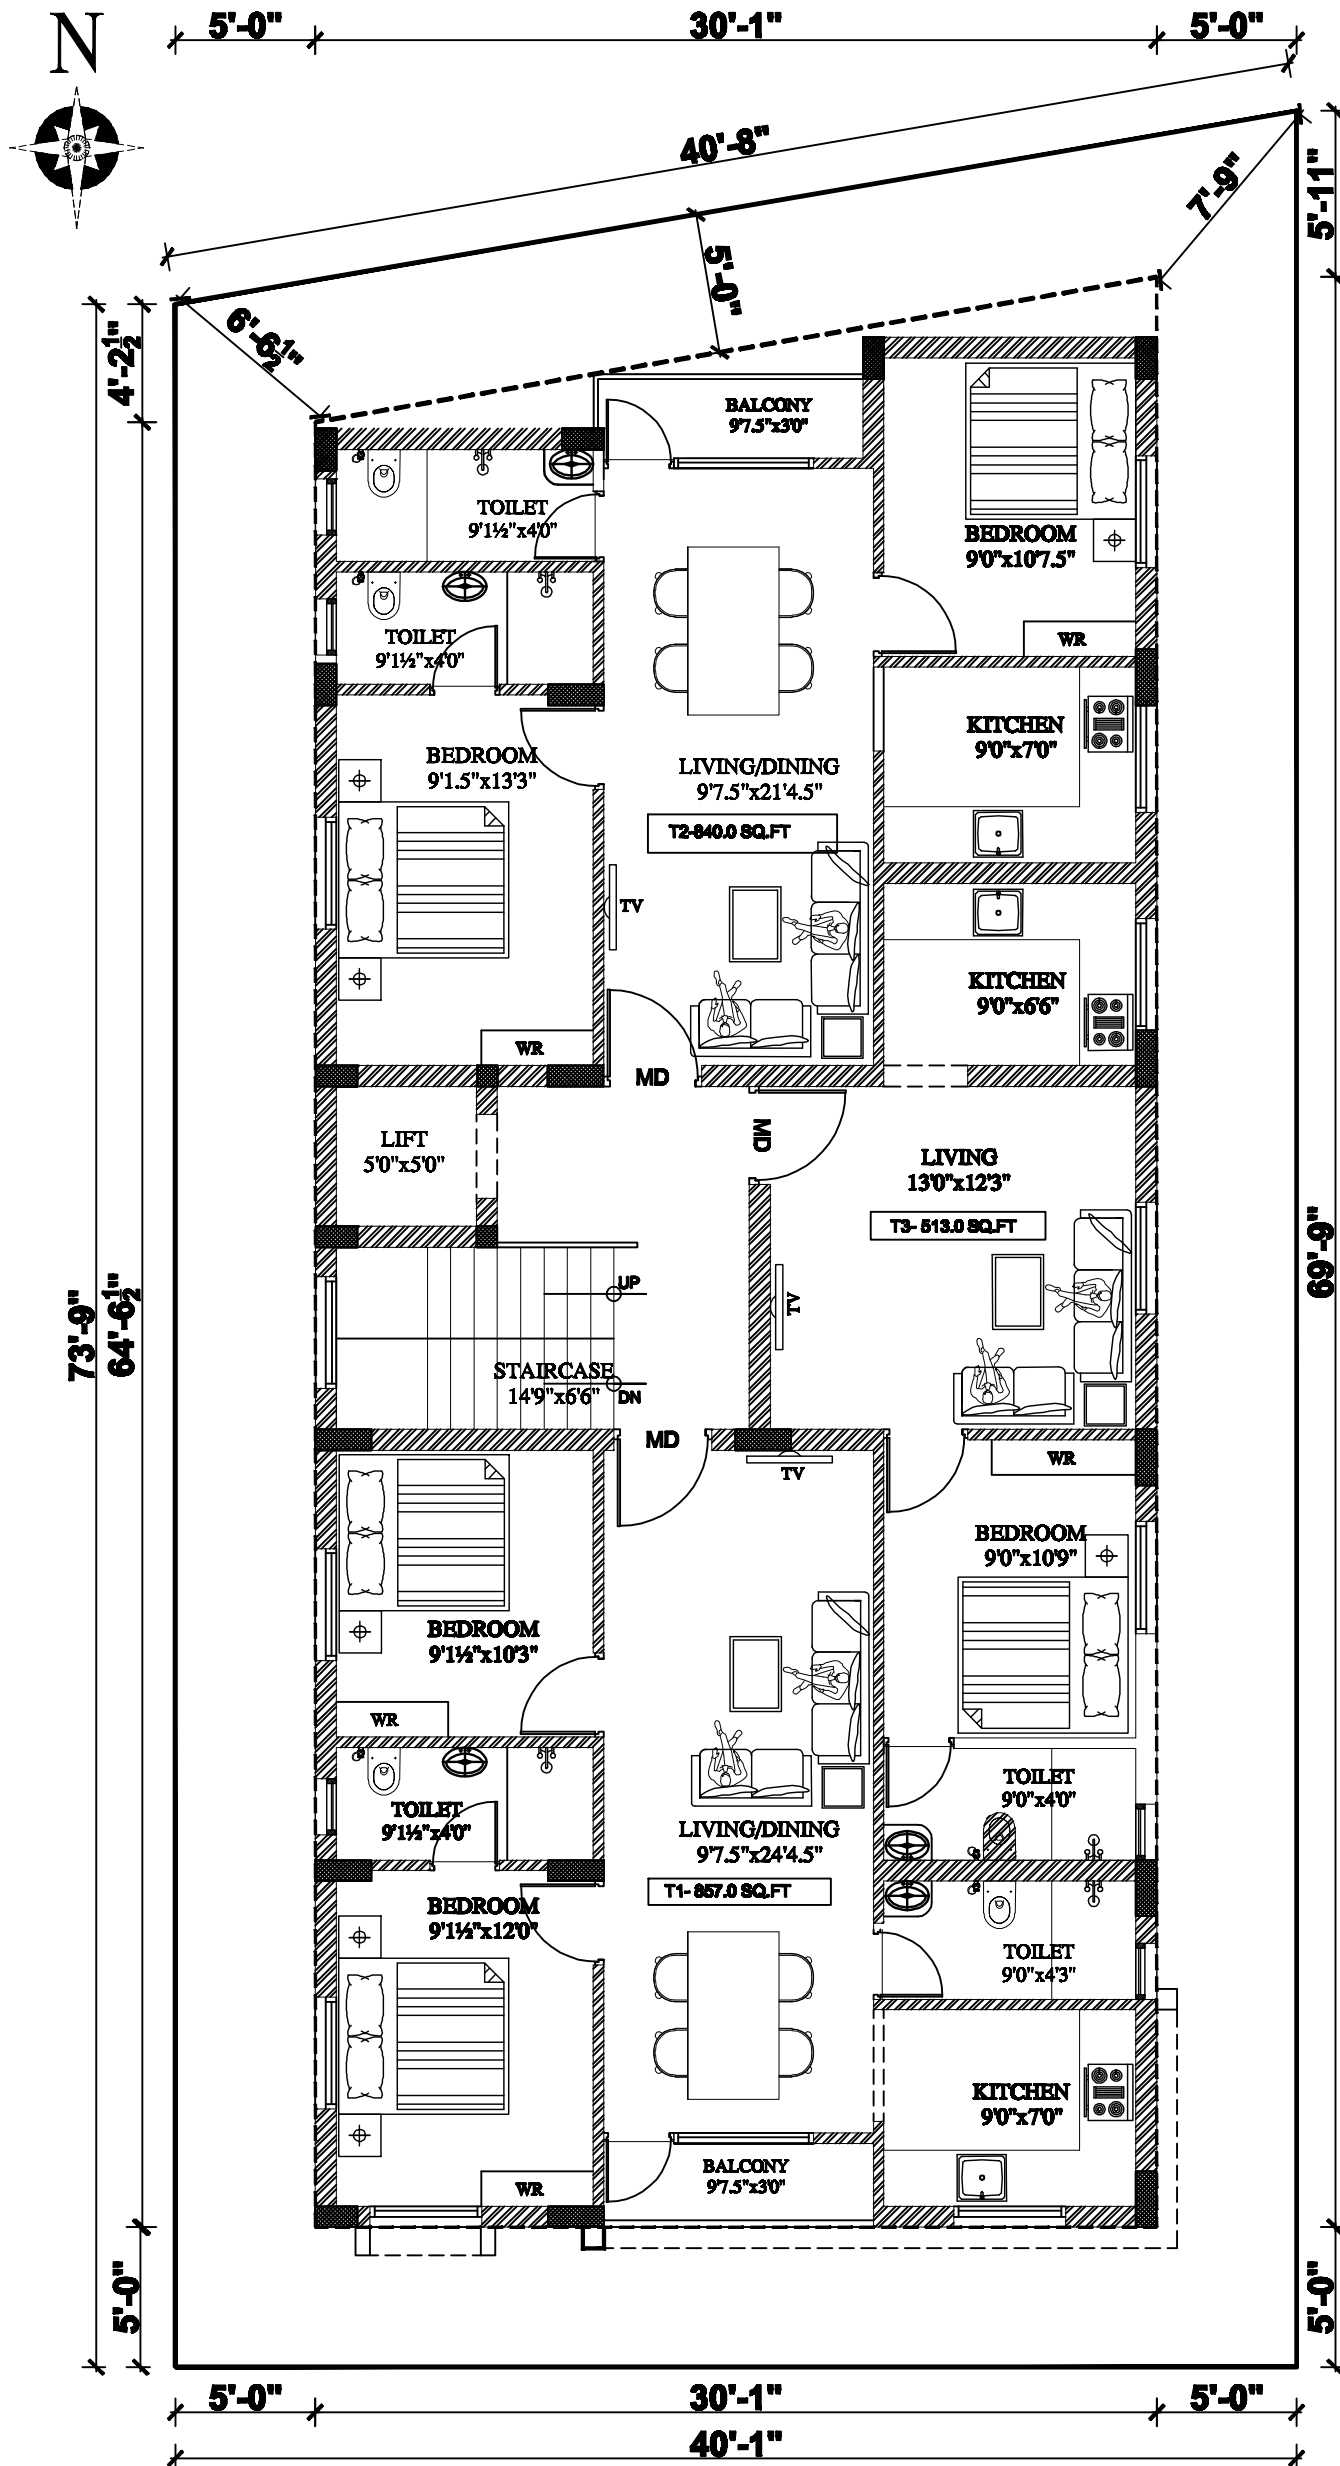

15-12-22

SECOND FLOOR PLAN

SHRI RAGAV GARDEN
PLOT NO 6, KAMBAR STEET,
ICF COLONY, MUTHAPUDUPET,
AVADI IAF, CHENNAI 600055.

BUILDERS AND PROMOTERS BY
SHRI RAGAV HOMES