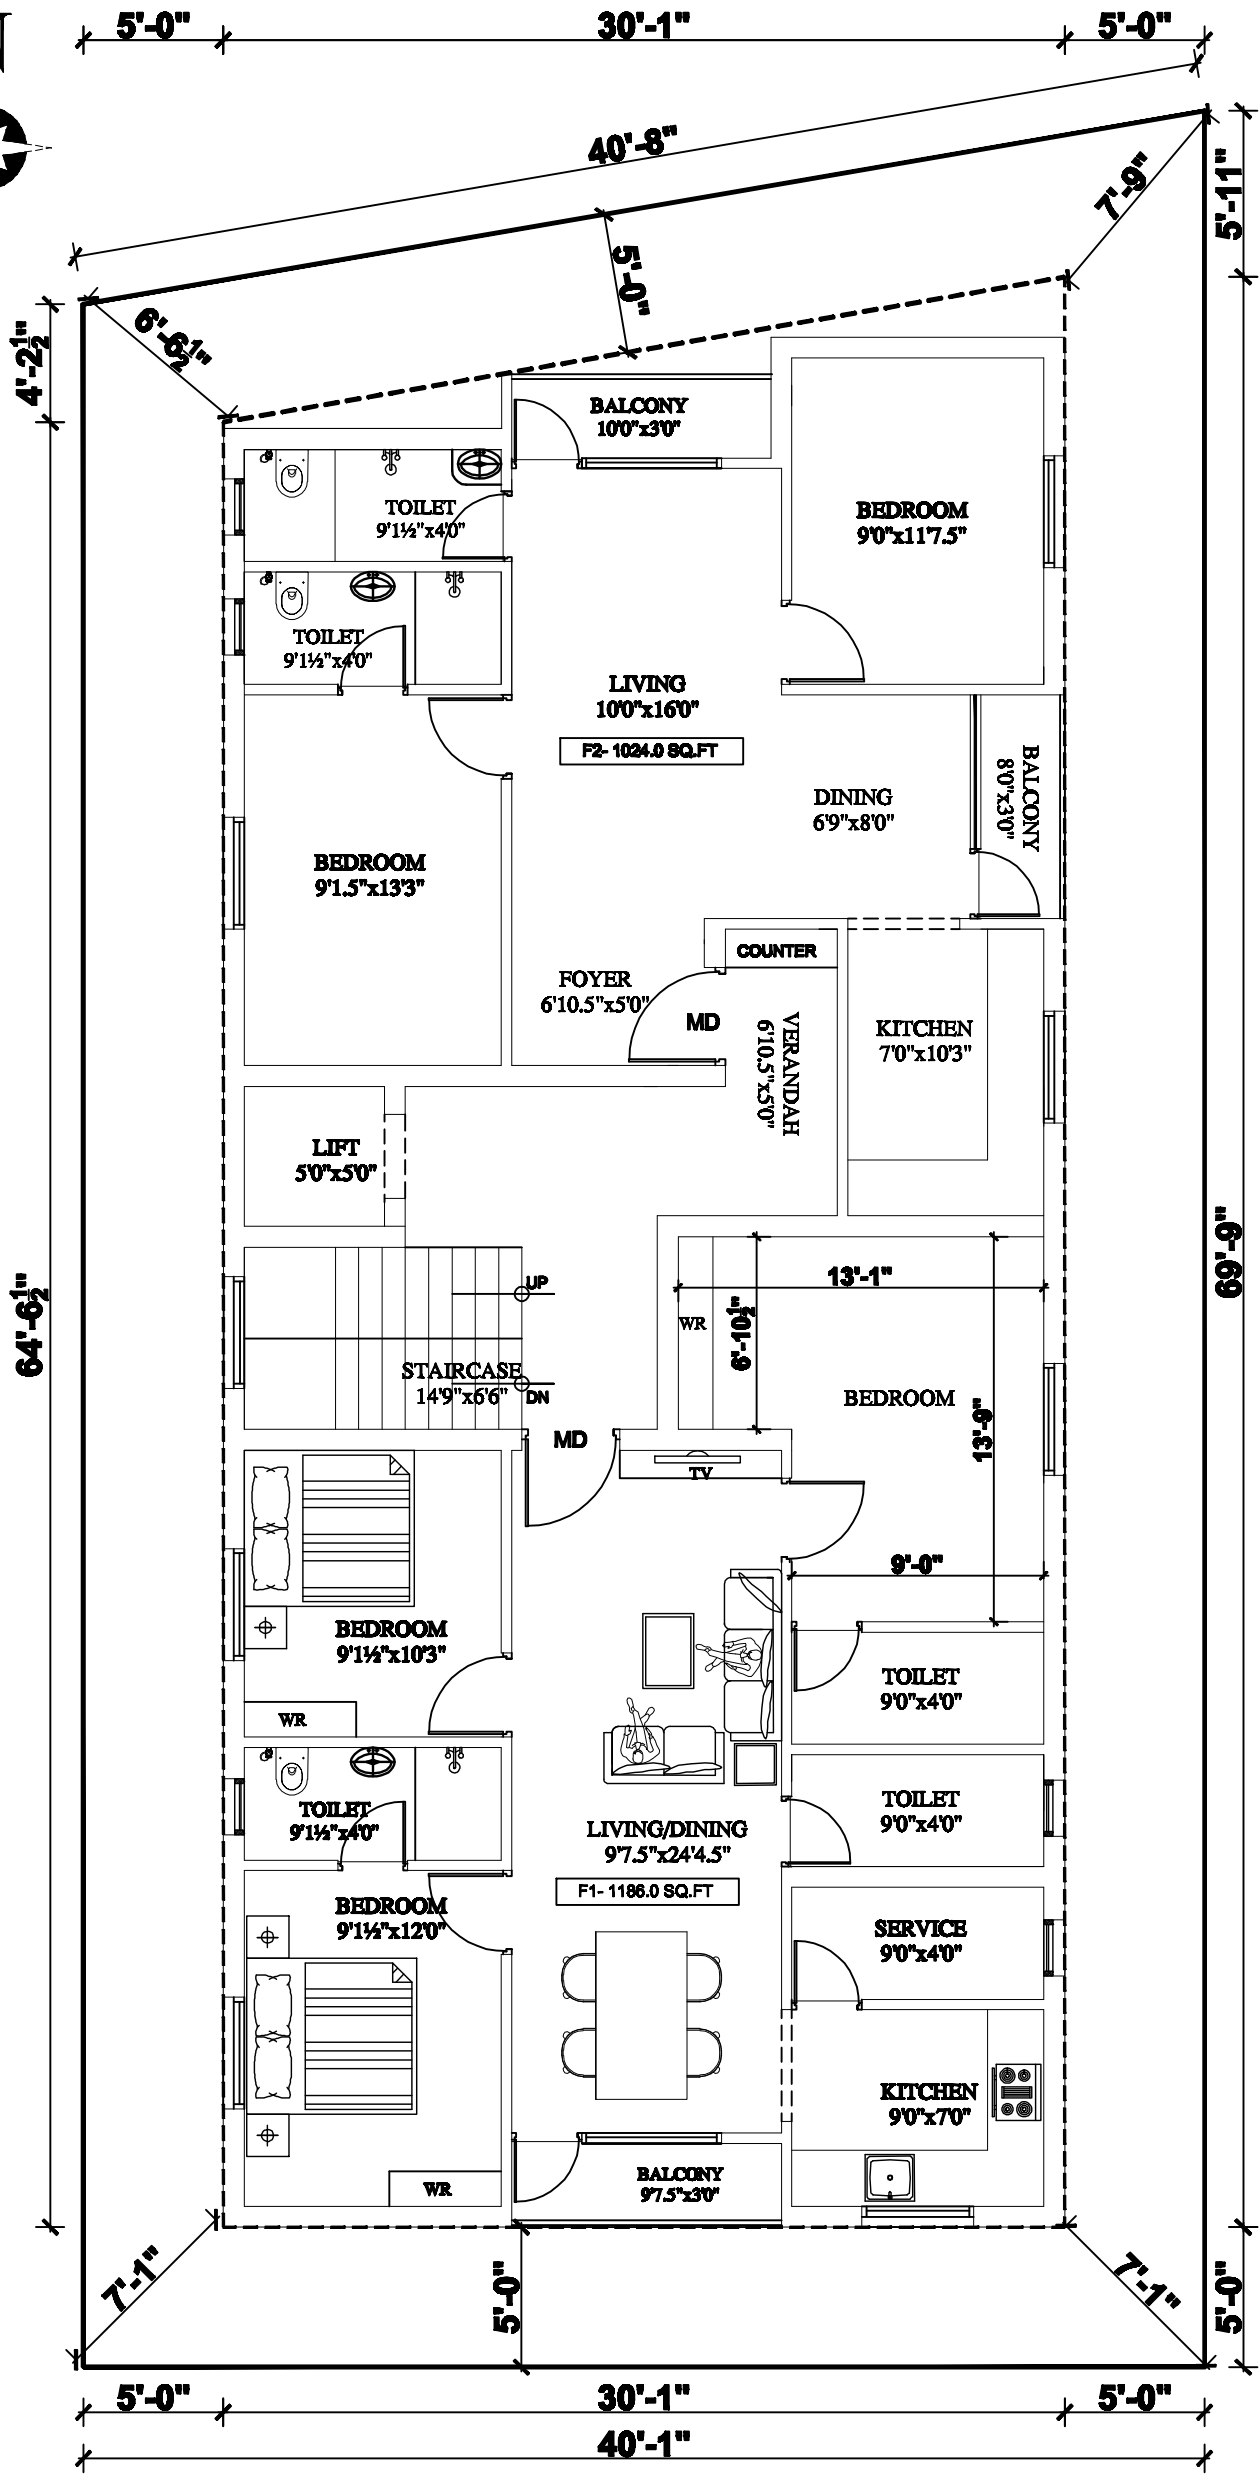

15-12-22

STILT FLOOR PLAN

SHRI RAGAV GARDEN
PLOT NO 6, KAMBAR STEET,
ICF COLONY ,MUTHAPUDUPET,
AVADI IAF,CHENNAI 600055.

BUILDERS AND PROMOTERS BY
SHRI RAGAV HOMES

15-12-22

FIRST FLOOR PLAN

SHRI RAGAV GARDEN
 PLOT NO 6, KAMBAR STEET,
 ICF COLONY ,MUTHAPUDUPET,
 AVADI IAF,CHENNAI 600055.