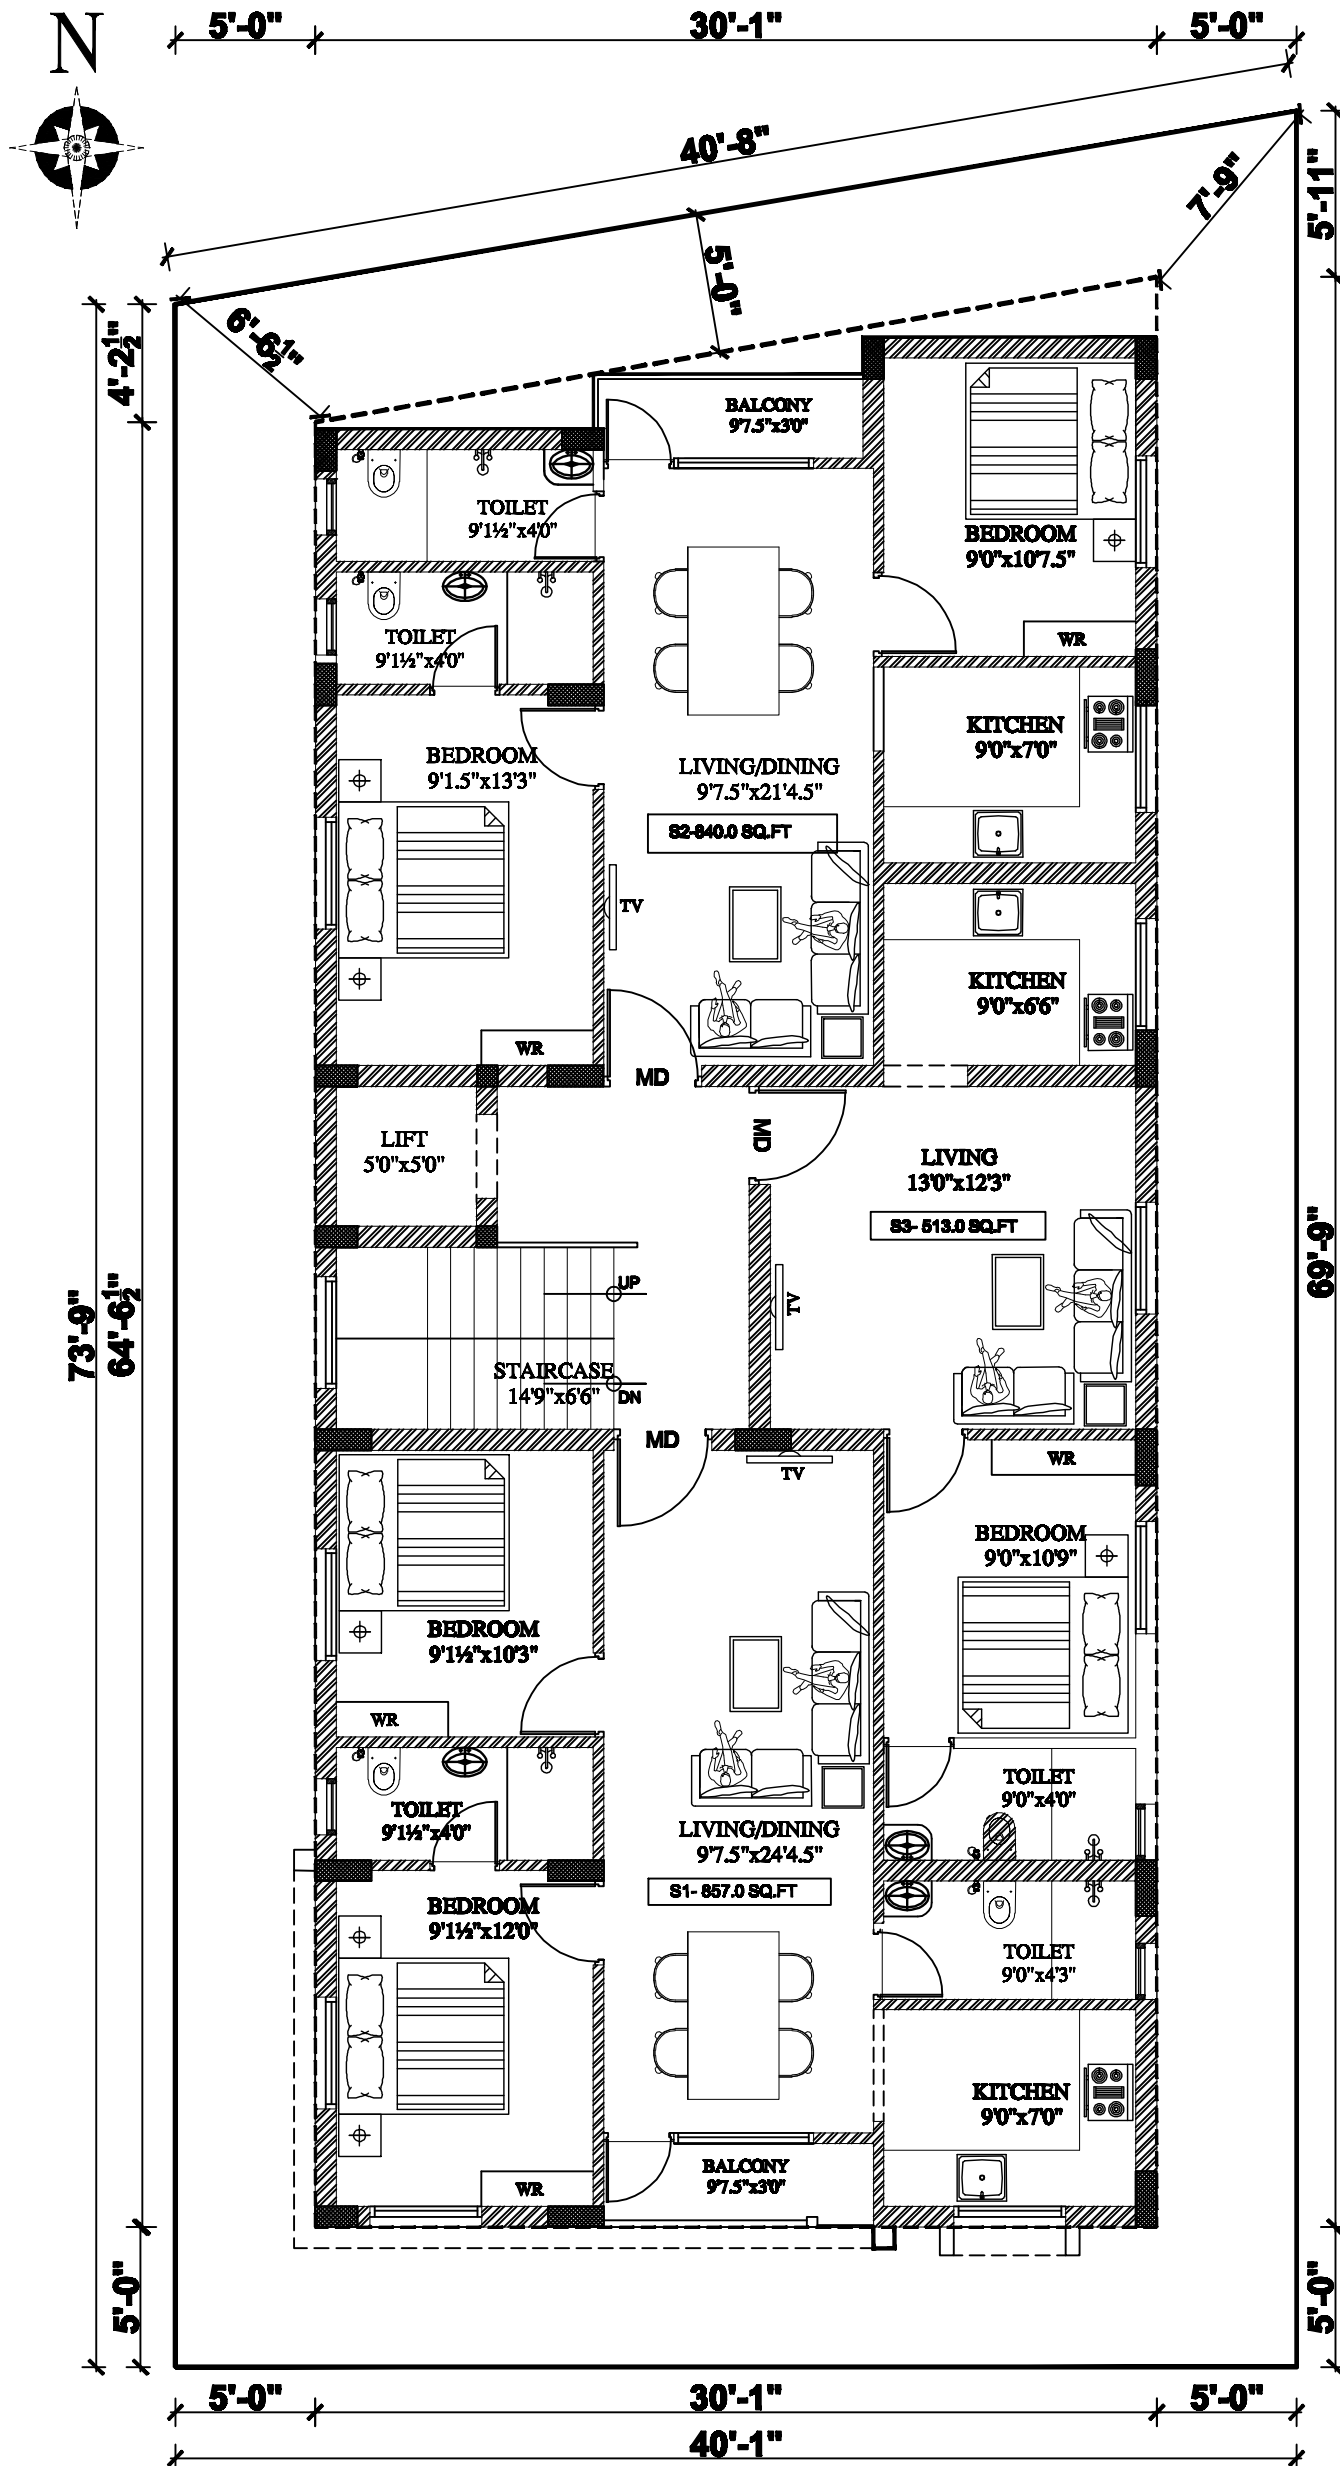

15-12-22

SECOND FLOOR PLAN

SHRI RAGAV GARDEN
PLOT NO 6, KAMBAR STEET,
ICF COLONY ,MUTHAPUDUPET,
AVADI IAF,CHENNAI 600055.

BUILDERS AND PROMOTERS BY
SHRI RAGAV HOMES