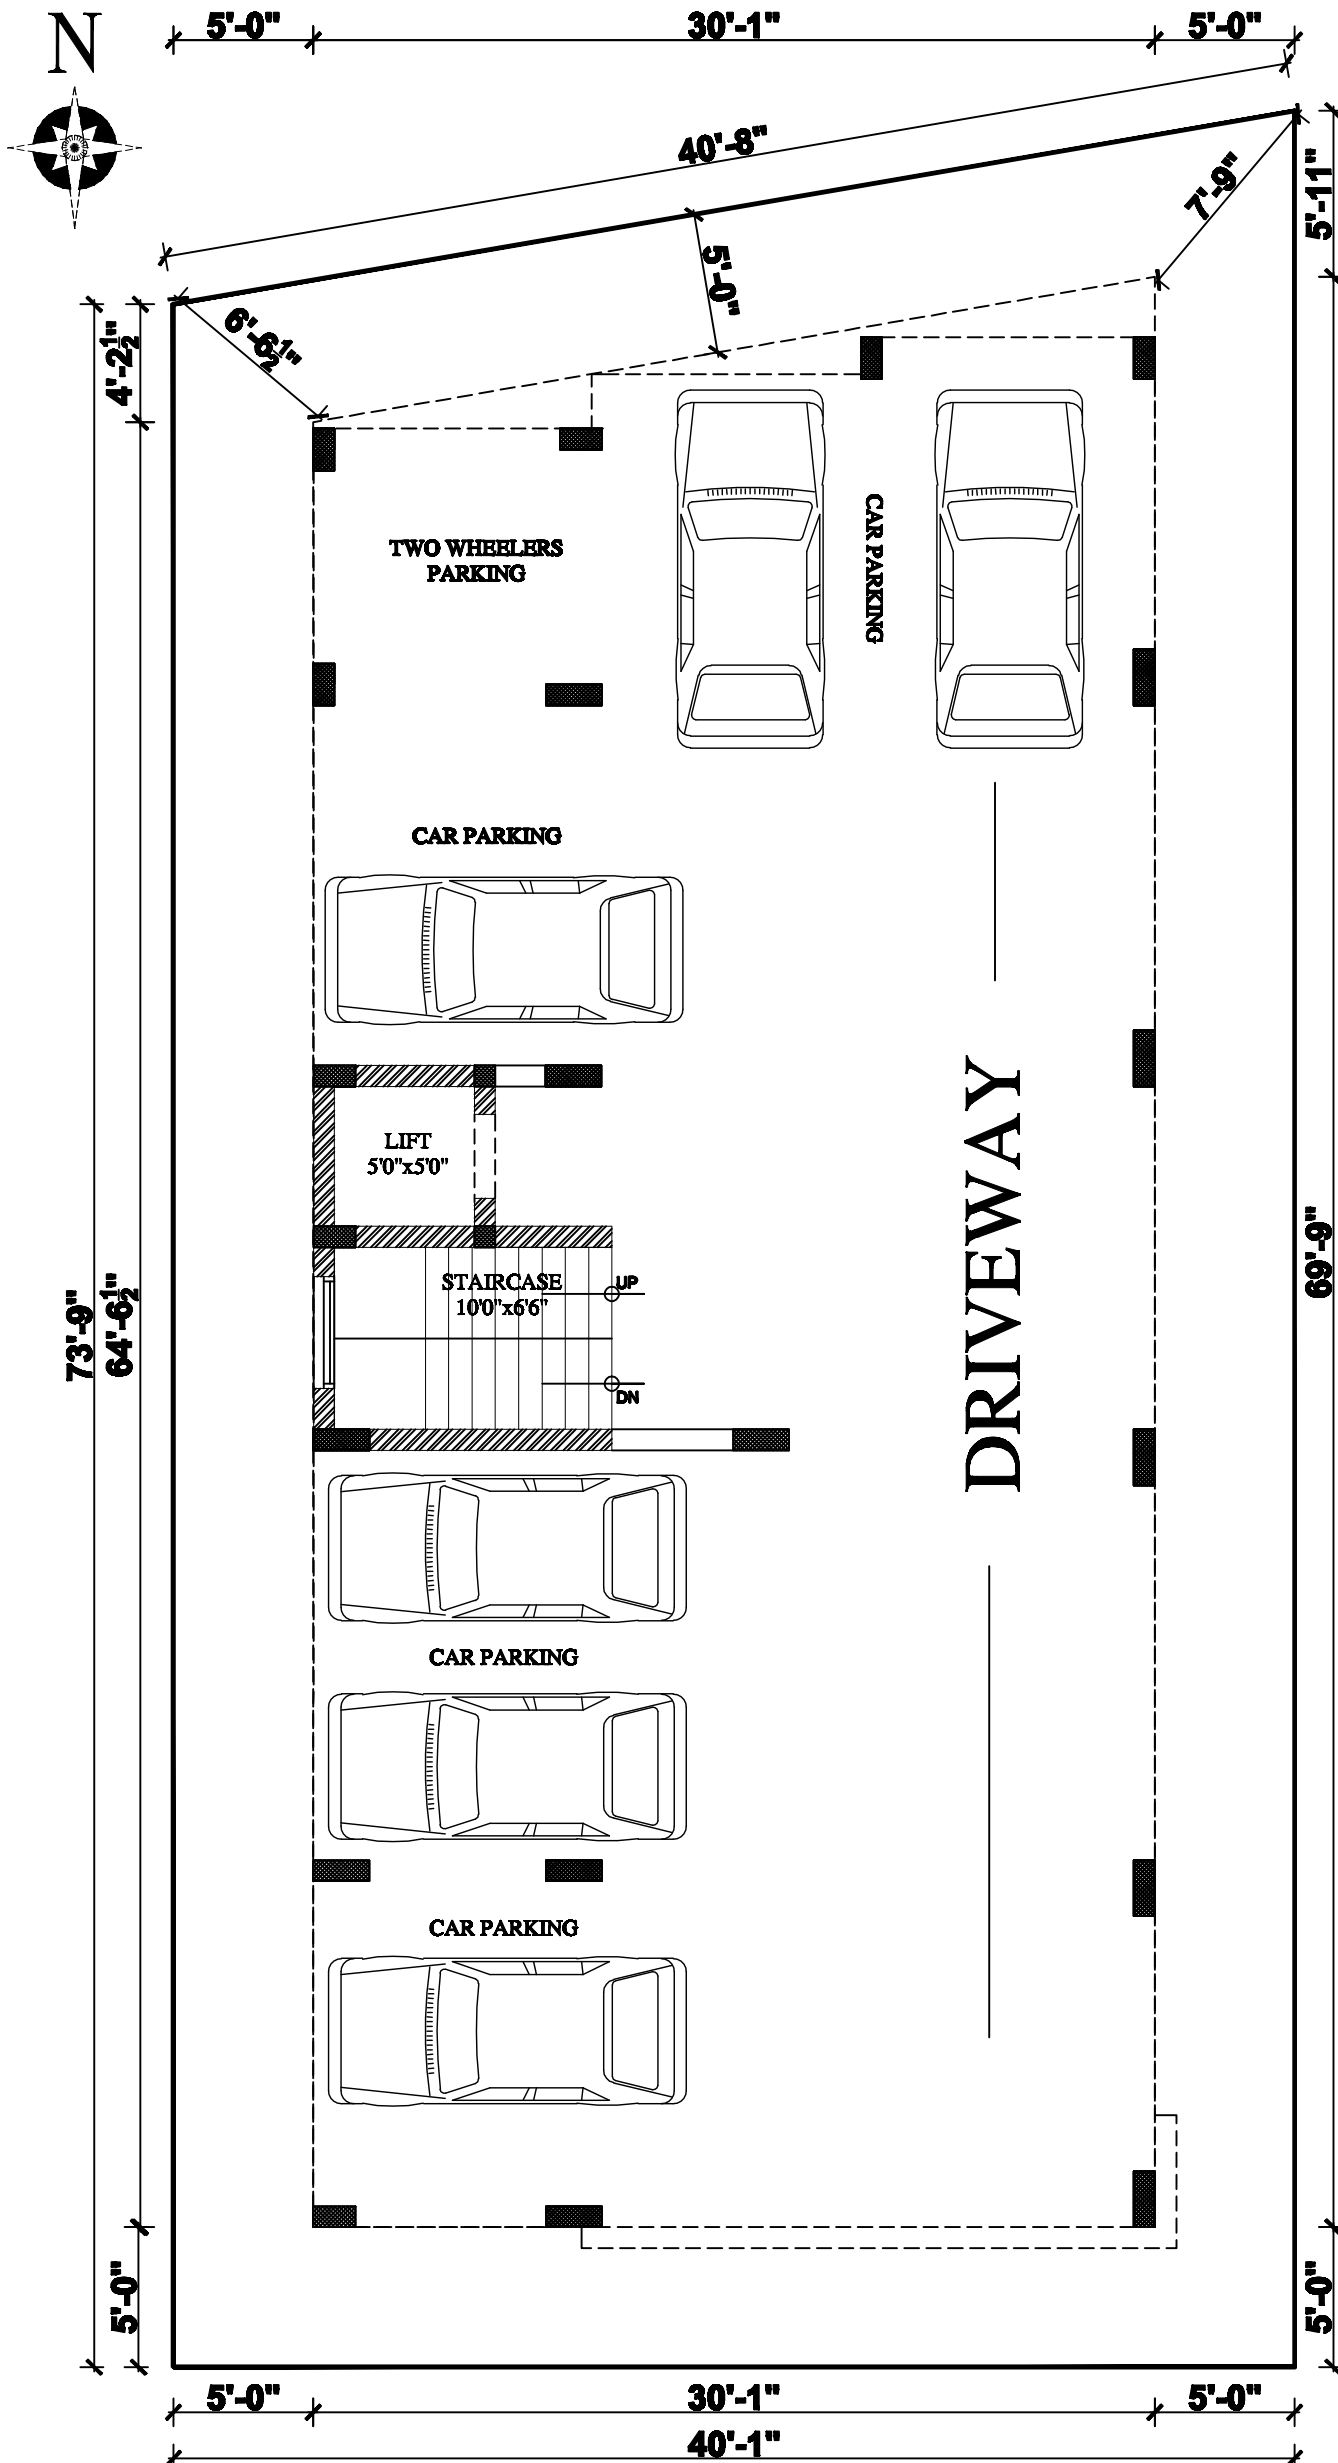

15-12-22

STILT FLOOR PLAN

SHRI RAGAV GARDEN
PLOT NO 6, KAMBAR STEET,
ICF COLONY ,MUTHAPUDUPET,
AVADI IAF,CHENNAI 600055.

BUILDERS AND PROMOTERS BY
SHRI RAGAV HOMES

15-12-22

FIRST FLOOR PLAN

SHRI RAGAV GARDEN
 PLOT NO 6, KAMBAR STEET,
 ICF COLONY ,MUTHAPUDUPET,
 AVADI IAF,CHENNAI 600055.