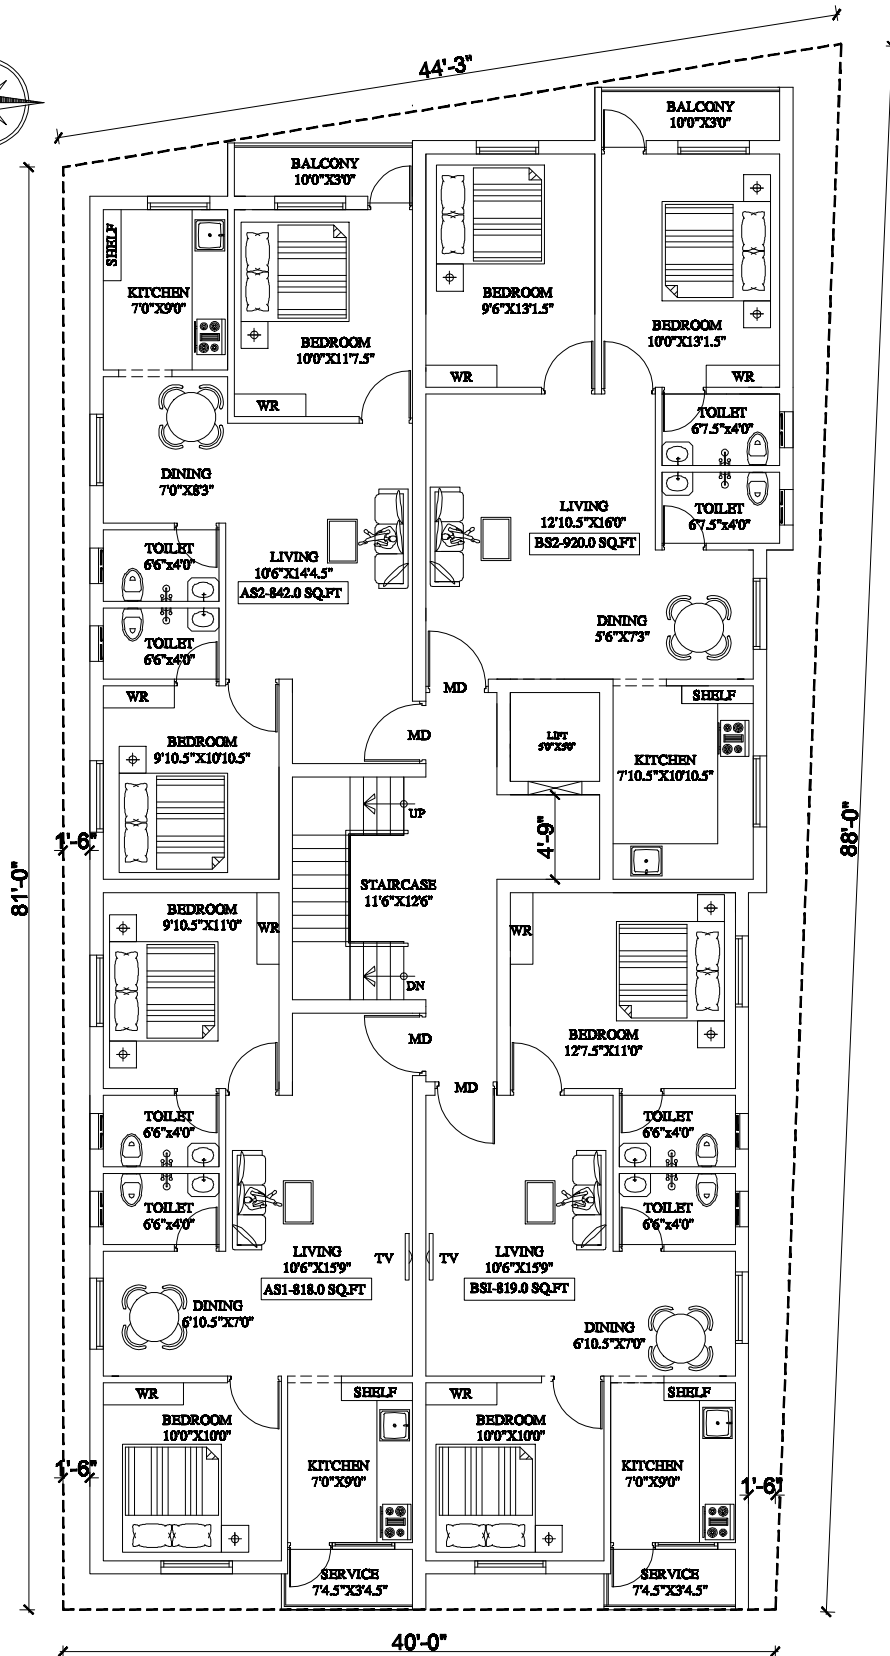

PLOT-6

DATE-26-02-17

FIRST FLOOR PLAN

RAGAVA HOMES

Vivek
designs

STRUCTURAL / ARCHITECTURAL
INTERIOR CONSULTANT
57/5/2014 APARTMENTS,
HELEN MANICKAVELU ROAD,
ANAPARTHA, CHENNAI-600 088.
PHONE: 9643974133
email: vivek_designs@rediffmail.com

SECOND FLOOR PLAN