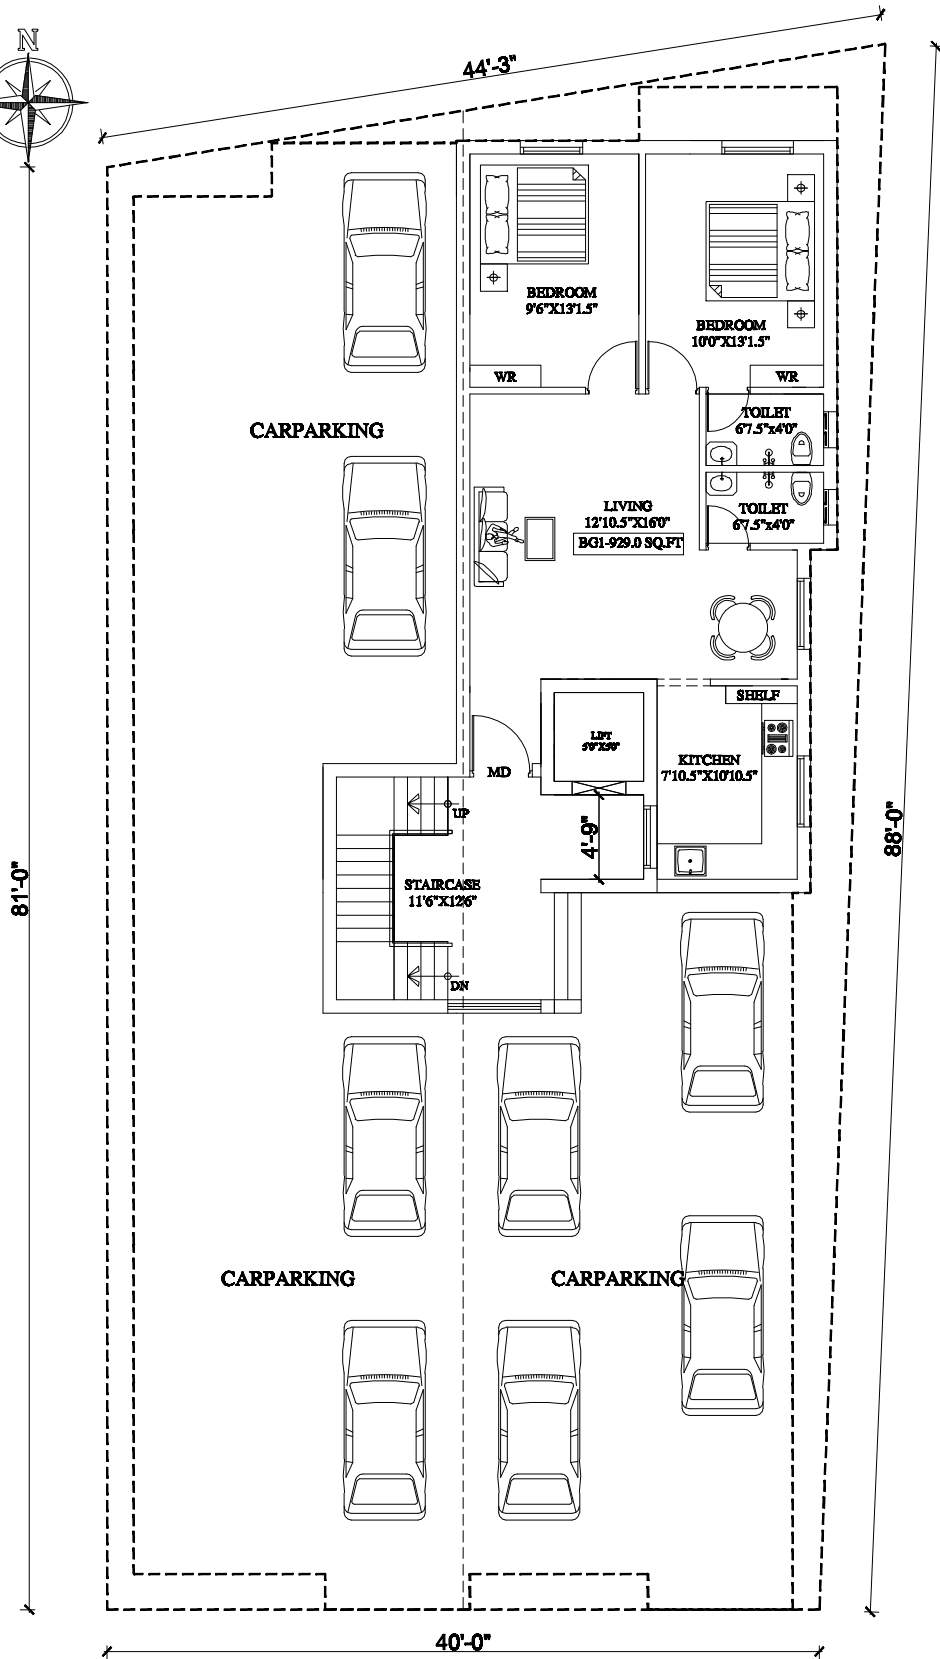

PLOT-6

DATE-26-02-17

STILT FLOOR PLAN

RAGAVA HOMES

Vivek
designs
STRUCTURAL / ARCHITECTURAL /
INTERIOR CONSULTANT
57, LANSH APARTMENTS,
HELEN MANICKAVELU ROAD,
ANAPALAI, CHENNAI-600 088.
PHONE: 964-3974133
email: vivek_designs@rediffmail.com

PLOT-6

DATE-26-02-17

FIRST FLOOR PLAN

RAGAVA HOMES

Vivek
designs

STRUCTURAL / ARCHITECTURAL
INTERIOR CONSULTANT
57/5/2014 APARTMENTS,
HELEN MANICKAVELU ROAD,
ANAPARTHA, CHENNAI-600 088.
PHONE: 9643974133
email: vivek_designs@rediffmail.com

SECOND FLOOR PLAN