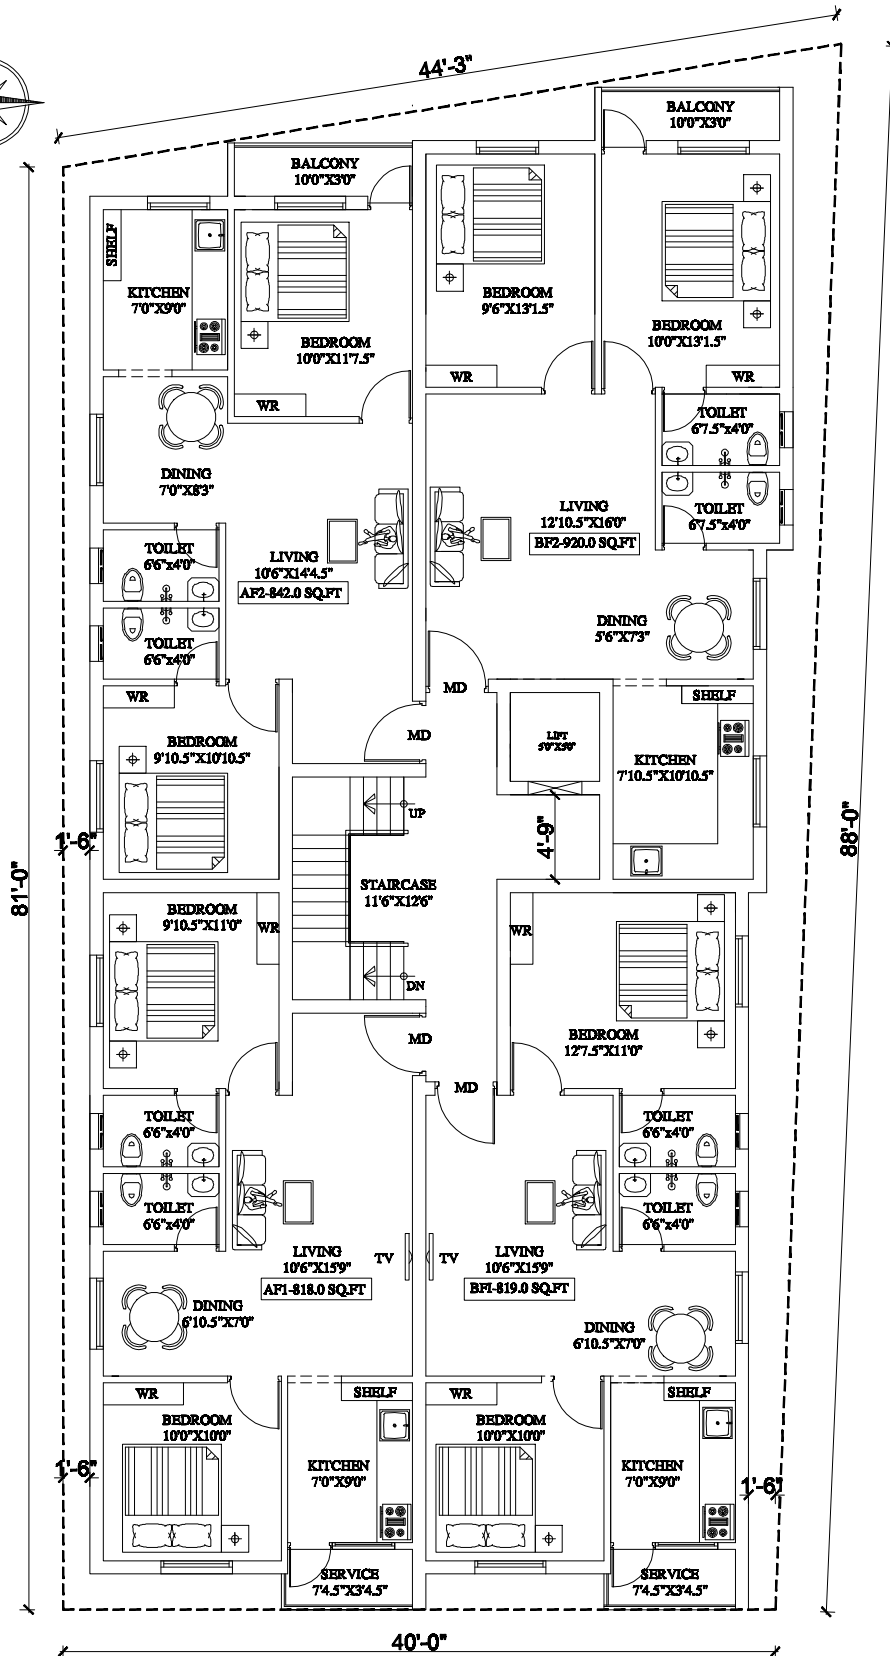

PLOT-6

DATE-26-02-17

FIRST FLOOR PLAN

RAGAVA HOMES

Vivek
designs